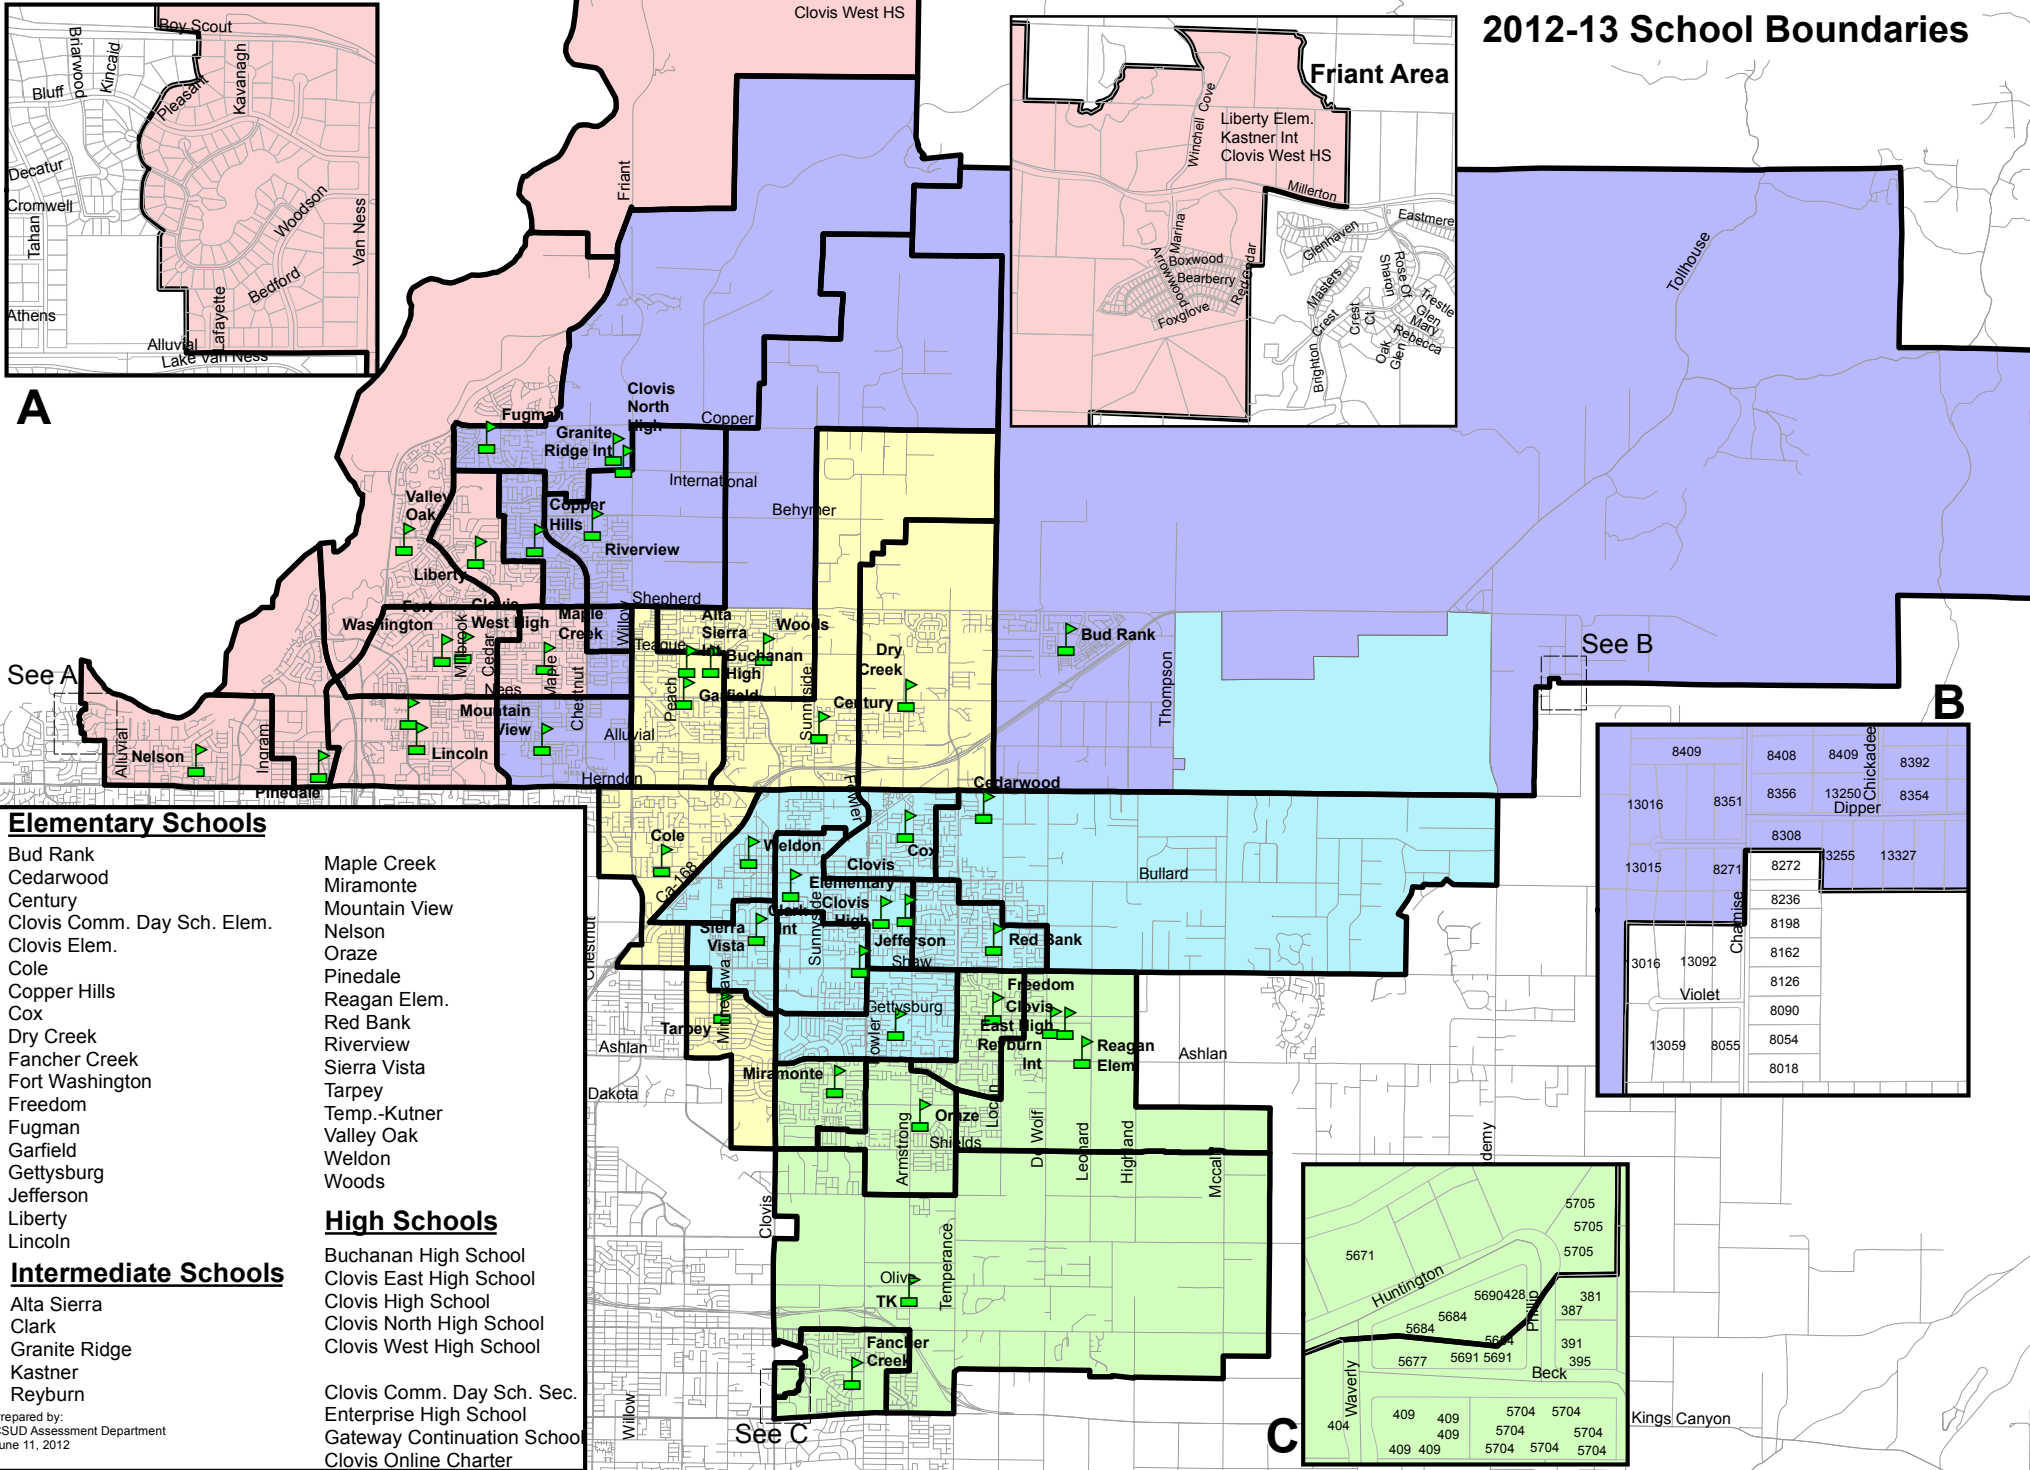

Clovis Unified School District 2012-13 School Boundaries

A

See A

Friant Area

See B

B

Elementary Schools

- Bud Rank
- Cedarwood
- Century
- Clovis Comm. Day Sch. Elem.
- Clovis Elem.
- Cole
- Copper Hills
- Cox
- Dry Creek
- Fancher Creek
- Fort Washington
- Freedom
- Fugman
- Garfield
- Gettysburg
- Jefferson
- Liberty
- Lincoln
- Maple Creek
- Miramonte
- Mountain View
- Nelson
- Oraze
- Pinedale
- Reagan Elem.
- Red Bank
- Riverview
- Sierra Vista
- Tarpey
- Temp.-Kutner
- Valley Oak
- Weldon
- Woods

Intermediate Schools

- Alta Sierra
- Clark
- Granite Ridge
- Kastner
- Reyburn

High Schools

- Buchanan High School
- Clovis East High School
- Clovis High School
- Clovis North High School
- Clovis West High School
- Clovis Comm. Day Sch. Sec.
- Enterprise High School
- Gateway Continuation School
- Clovis Online Charter

8409	8408	8409	8392
13016	8351	8356	13250 Chickadee Dipper
		8308	
13015	8271	8272	3255 13327
		8236	
		8198	
3016	13092	8162	
		8126	
		8090	
		8054	
		8018	

5705	5705	5705
5671	5690428	381
		387
5684	5684	391
5677	5691 5691	395
404	409	5704
	409	5704
	409	5704
	5704	5704
	5704	5704